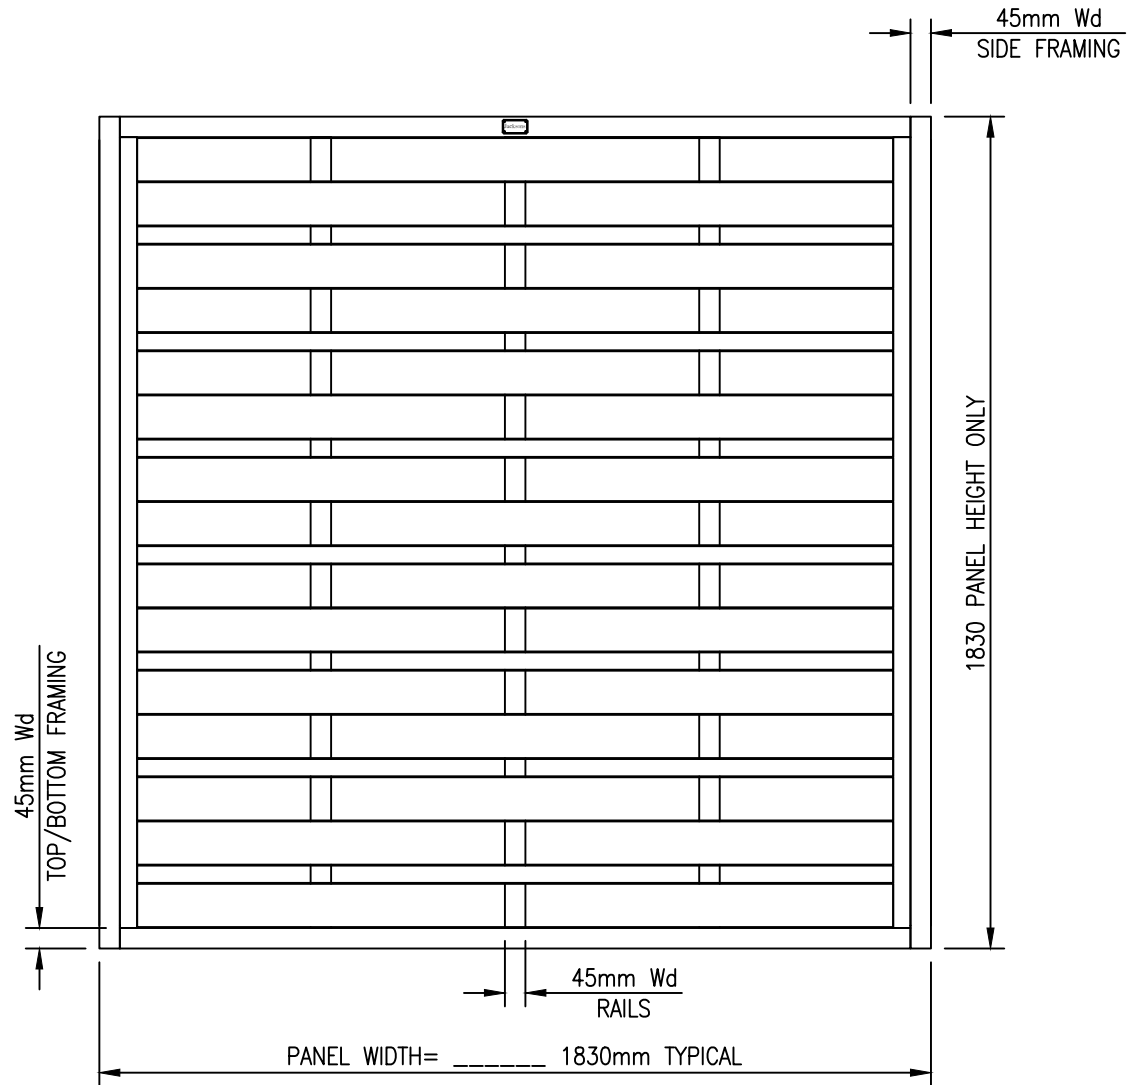

CUSTOMER NAME :- .....

CUSTOMER ACK No. :- .....

SALESPERSON :- .....

QUANTITY OF PANEL REQUIRED :- .....

FINISH OF PANEL REQUIRED :- .....

ANY SPECIAL EXTRA MACHINING REQUIRED :-

.....

.....

Jacksons Fencing

Stowting Common, Near Ashford,
Kent. TN25 6BN
Telephone: 01233 750393
Fax: 01233 750403
www.jacksons-fencing.co.uk

DO NOT SCALE - IF IN DOUBT ASK

Drawn LA
Date 16/05/18

TITLE
Special Aran
Panel

Checked ALI
Size A3
Scale NTS
U.O.S

CUSTOMER
ACK No.

Drawing No.
J7/01322
Sheet 1

This Drawing Is The Property Of H.S. Jackson & Son (Fencing) Ltd, And May Not Be Copied Or Reproduced In Any Way Without Prior Written Permission.

16/05/18 Original Issue