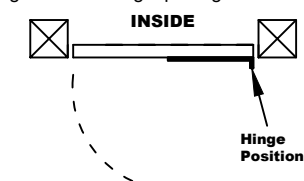

GATE HANDING & OPENING:

The handing of the gate is determined by the position of hinges when the gate is viewed from outside. Hinges are always on the opening side of the Gate.

***Step 4:** Please tick appropriate box for desired Gate Fitting option.

OPTION 1: UNFITTED GATE(S)

For fittings to be supplied separately

**Special Trellis Gates can be supplied unfitted but must be installed with our "L" shape hinges. Other hinge types will not prevent the gate frame dropping.*

OR

OPTION 2: FITTED GATE(S)

Please tick appropriate Box for desired Gate hanging & opening.

a. Standard Right Hand Hang Opening Inwards

b. Left Hand Hang Opening Inwards

c. Right Hand Hang Opening Outwards

d. Left Hand Hang Opening Outwards

This order cannot be **Changed** OR **Cancelled**. Please sign and return the form. Before returning kindly make sure all the required steps are completed and information is filled in and checked. In case of any queries contact your salesperson.