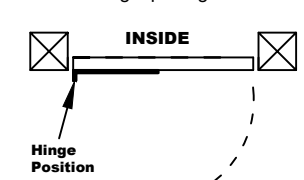

GATE HANDING & OPENING:

The handing of the gate is determined by the position of hinges when the gate is viewed from outside. Hinges are always on the opening side of the Gate.

***Step 4:** Please tick appropriate box for desired Gate Fitting option.

OPTION 1: UNFITTED GATE(S)

For fittings to be supplied separately

**Special Trellis Gates can be supplied unfitted but must be installed with our "L" shape hinges. Other hinge types will not prevent the gate frame dropping.*

OR

OPTION 2: FITTED GATE(S)

Please tick appropriate Box for desired Gate hanging & opening.

a. Standard Right Hand Hang Opening Inwards

b. Left Hand Hang Opening Inwards

c. Right Hand Hang Opening Outwards

d. Left Hand Hang Opening Outwards

This order cannot be **Changed** OR **Cancelled**. Please sign and return the form. Before returning kindly make sure all the required steps are completed and information is filled in and checked. In case of any queries contact your salesperson.