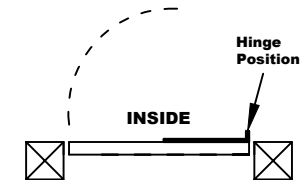

GATE HANDING & OPENING:

The handing of the gate is determined by the position of hinges when the gate is viewed from outside. Hinges are always on the opening side of the Gate.

***Step 4:** Please tick appropriate box for desired Gate Fitting option.

OPTION 1: UNFITTED GATE(S)

For fittings to be supplied separately

**Special Trellis Gates can be supplied unfitted but must be installed with our "L" shape hinges. Other hinge types will not prevent the gate frame dropping.*

OR

OPTION 2: FITTED GATE(S)

Please tick appropriate Box for desired Gate hanging & opening.

a. Standard Right Hand Hang Opening Inwards

b. Left Hand Hang Opening Inwards

c. Right Hand Hang Opening Outwards