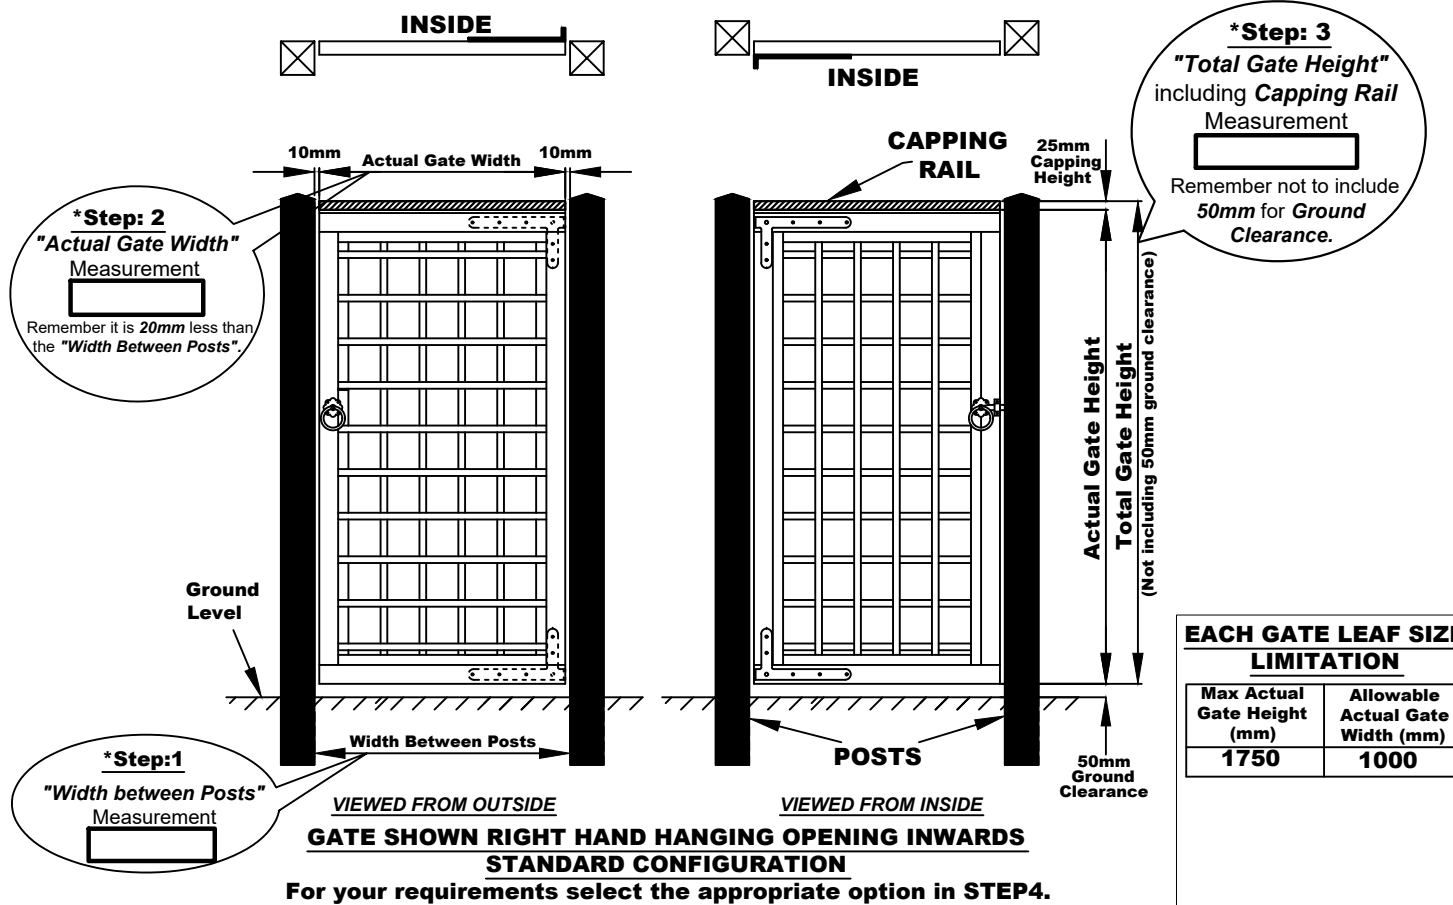

GATE HANDING & OPENING:

The handing of the gate is determined by the position of hinges when the gate is viewed from outside. Hinges are always on the opening side of the Gate.

***Step 4:** Please tick appropriate box for desired Gate Fitting option.

OPTION 1: UNFITTED GATE(S)

For fittings to be supplied separately

**Special Trellis Gates can be supplied unfitted but must be installed with our "L" shape hinges. Other hinge types will not prevent the gate frame dropping.*

OR

OPTION 2: FITTED GATE(S)

Please tick appropriate Box for desired Gate hanging & opening.

a. Standard Right Hand Hang Opening Inwards

b. Left Hand Hang Opening Inwards

c. Right Hand Hang Opening Outwards