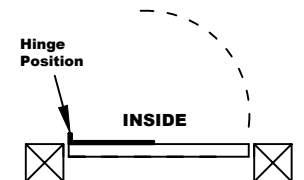

GATE HANDING & OPENING:

The handing of the gate is determined by the position of hinges when the gate is viewed from outside. Hinges are always on the opening side of the Gate.

***Step 4:** Please tick appropriate box for desired Gate Fitting option.

OPTION 1: UNFITTED GATE(S)

For fittings to be supplied separately

**Special Trellis Gates can be supplied unfitted but must be installed with our "L" shape hinges. Other hinge types will not prevent the gate frame dropping.*

OR

OPTION 2: FITTED GATE(S)

Please tick appropriate Box for desired Gate hanging & opening.

a. Standard Right Hand Hang Opening Inwards

b. Left Hand Hang Opening Inwards

c. Right Hand Hang Opening Outwards