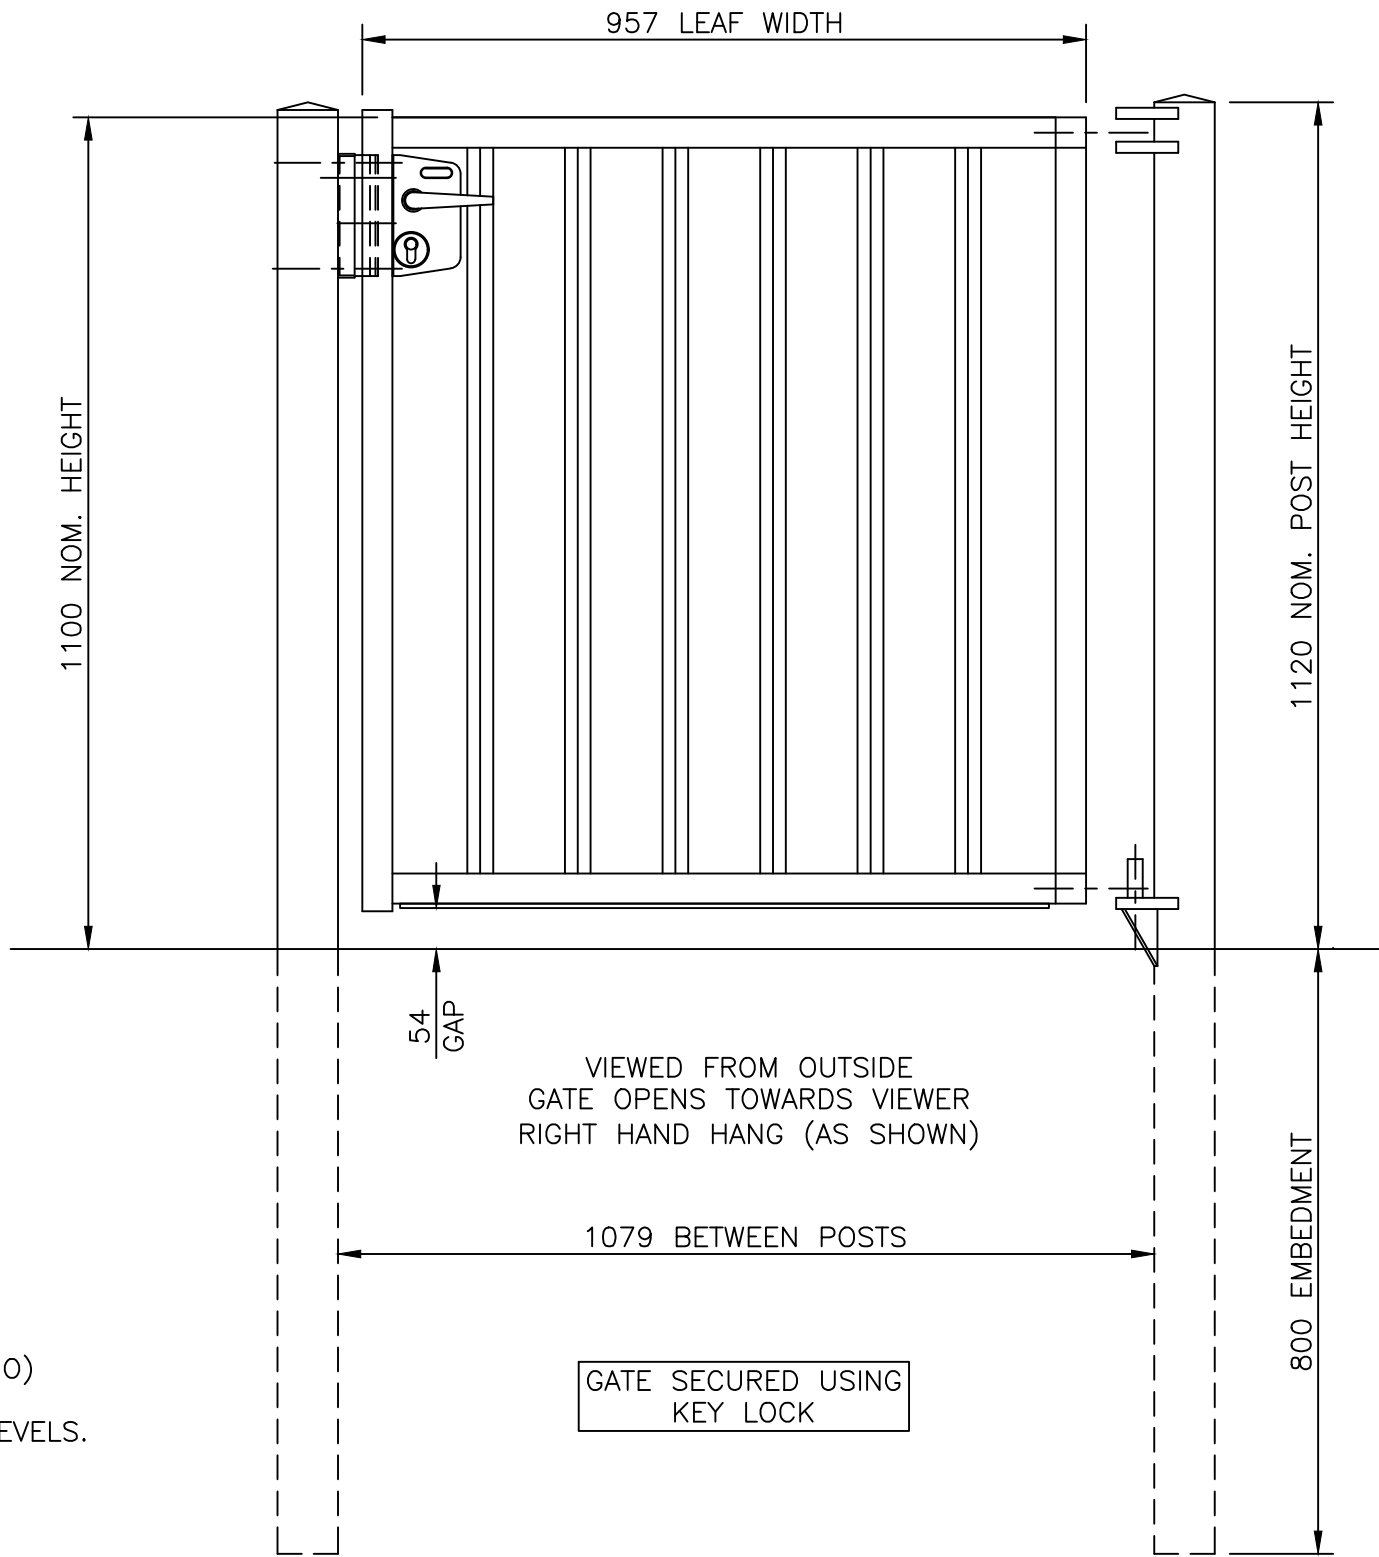

INSIDE

MULTI-COLOUR PLAYTIME METAL SINGLE GATE

NOTES.

ALL DIMENSIONS ARE IN mm (UNO)
GAPS UNDER GATES & FENCING
ARE NOMINAL DUE TO GROUND LEVELS.

MATERIALS.

GATE POSTS: 80 x 80 SHS
RAILS: 60 x 40 RHS
STILES: 60 x 64 RHS
PALES: 25 x 25 SHS

FINISH.

GALVANISED TO BS EN ISO 1461
POWDER COATED: MULTI-COLOUR
(FRAME & POSTS: GREEN RAL 6005
PALES: BLUE RAL 5010, YELLOW RAL 1018
& RED RAL 3020)

Drawn CP	Checked CJ	② 20/03/2020 NEW BORDER + NOTES
Date 25/10/2010	Size A3	① 06/01/11 NOTE
	Scale 1:10 U.O.S	① 05/01/10 Original Issue

TITLE SALES DRAWING
MULTI-COLOUR PLAYTIME METAL SINGLE GATE – KEY LOCK

CUSTOMER

Drawing No.

J8/02055

Sheet 3h

This Drawing Is The Property Of H.S. Jackson & Son (Fencing) Ltd.
And May Not Be Copied Or Reproduced In Any Way Without Prior Written Permission.