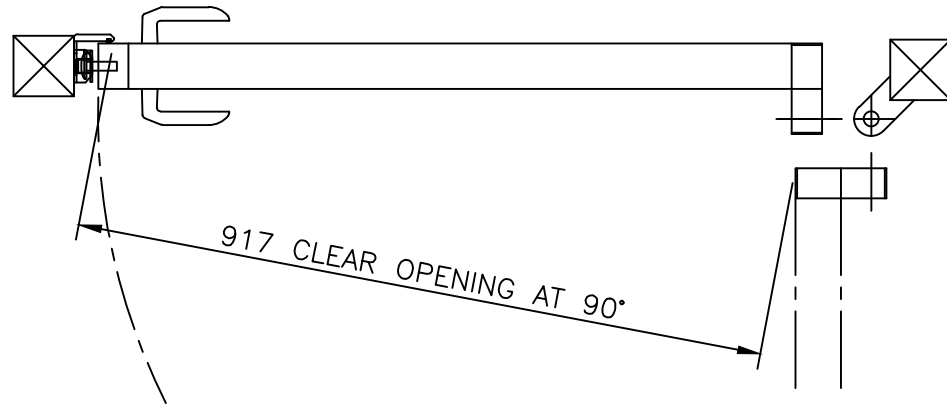

INSIDE

MULTI-COLOUR PLAYTIME METAL SINGLE GATE

NOTES.

ALL DIMENSIONS ARE IN mm (UNO)
GAPS UNDER GATES & FENCING
ARE NOMINAL DUE TO GROUND LEVELS.

MATERIALS.

GATE POSTS: 80 x 80 SHS
RAILS: 60 x 40 RHS
STILES: 60 x 64 RHS
PALES: 25 x 25 SHS

FINISH.

GALVANISED TO BS EN ISO 1461
POWDER COATED: MULTI-COLOUR
(FRAME & POSTS: GREEN RAL 6005
PALES: BLUE RAL 5010, YELLOW RAL 1018
& RED RAL 3020)

Drawn CP	Checked CJ	② 20/03/2020 NEW BORDER + NOTES
Date 25/10/2010	Size A3	① 06/01/11 NOTE
	Scale 1:10 U.O.S	① 05/01/10 Original Issue