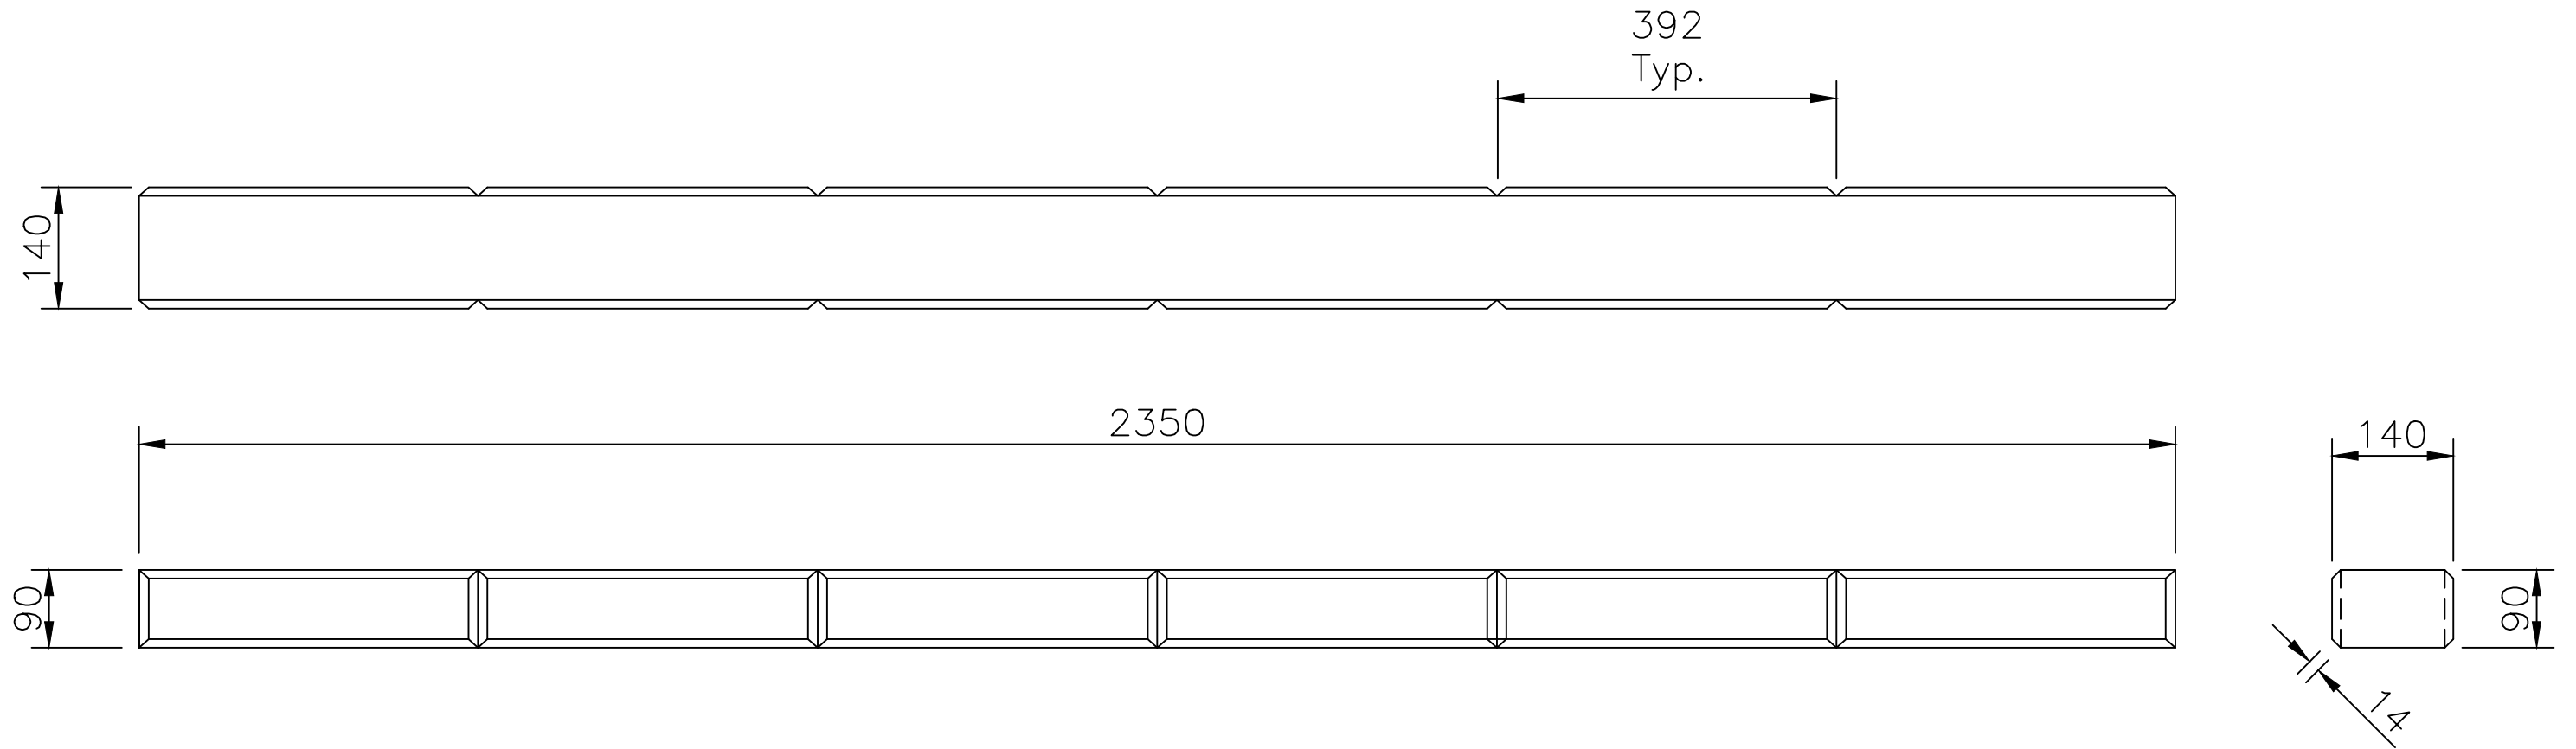

DO NOT SCALE – IF IN DOUBT ASK

**Jacksons
Fencing**

Stowting Common, Near Ashford,
Kent. TN25 6BN
Telephone: 01233 750393
Fax: 01233 750403
www.jacksons-fencing.co.uk
www.jacksons-security.co.uk

This Drawing Is The Property Of H.S. Jackson & Son (Fencing) Ltd, And May Not Be Copied Or Reproduced In Any Way Without Prior Written Permission.

- ② 19/06/2017 Profile updated
- ① 09/05/06 2400Lg - 2350Lg
- ① 22/02/06 Original Issue

Drawn Chris J
Date 22/02/06
Checked
Size A3
Scale 1:10
U.O.S

TITLE Jakwall (Grooved on 90mm Face) 2.35m Long
Stock Code: 171700

CUSTOMER
ACK No.

Drawing No.
06 J7/01035
Sheet 2