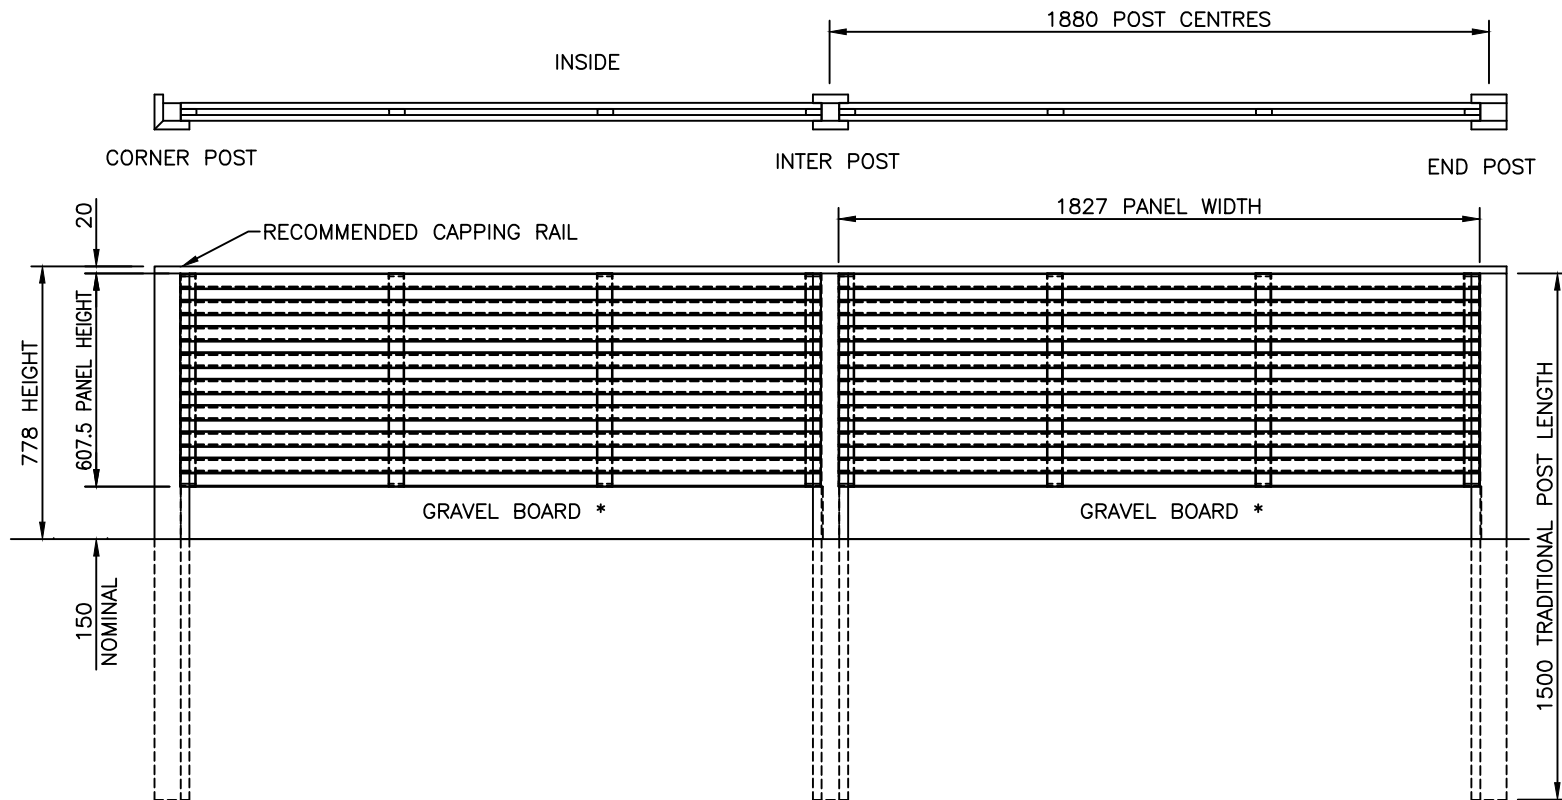

* TO MEET THE CONDITIONS OF THE 25-YEAR JAKCURE GUARANTEE, GRAVEL BOARDS ARE REQUIRED WHERE PANELS ARE IN CONTACT WITH THE GROUND

VENETIAN FENCING WITH SLOTTED POSTS

VIEWED FROM OUTSIDE

NOTES.

ALL DIMENSIONS ARE IN mm (UNO)

Drawn LA

Date 26/01/21

Checked ALI

Size A3 Scale 1:16 U.O.S

TITLE

VENETIAN HIT & MISS PANELS
NOM 0.78mH SALES DRAWING

CUSTOMER

ACK No.