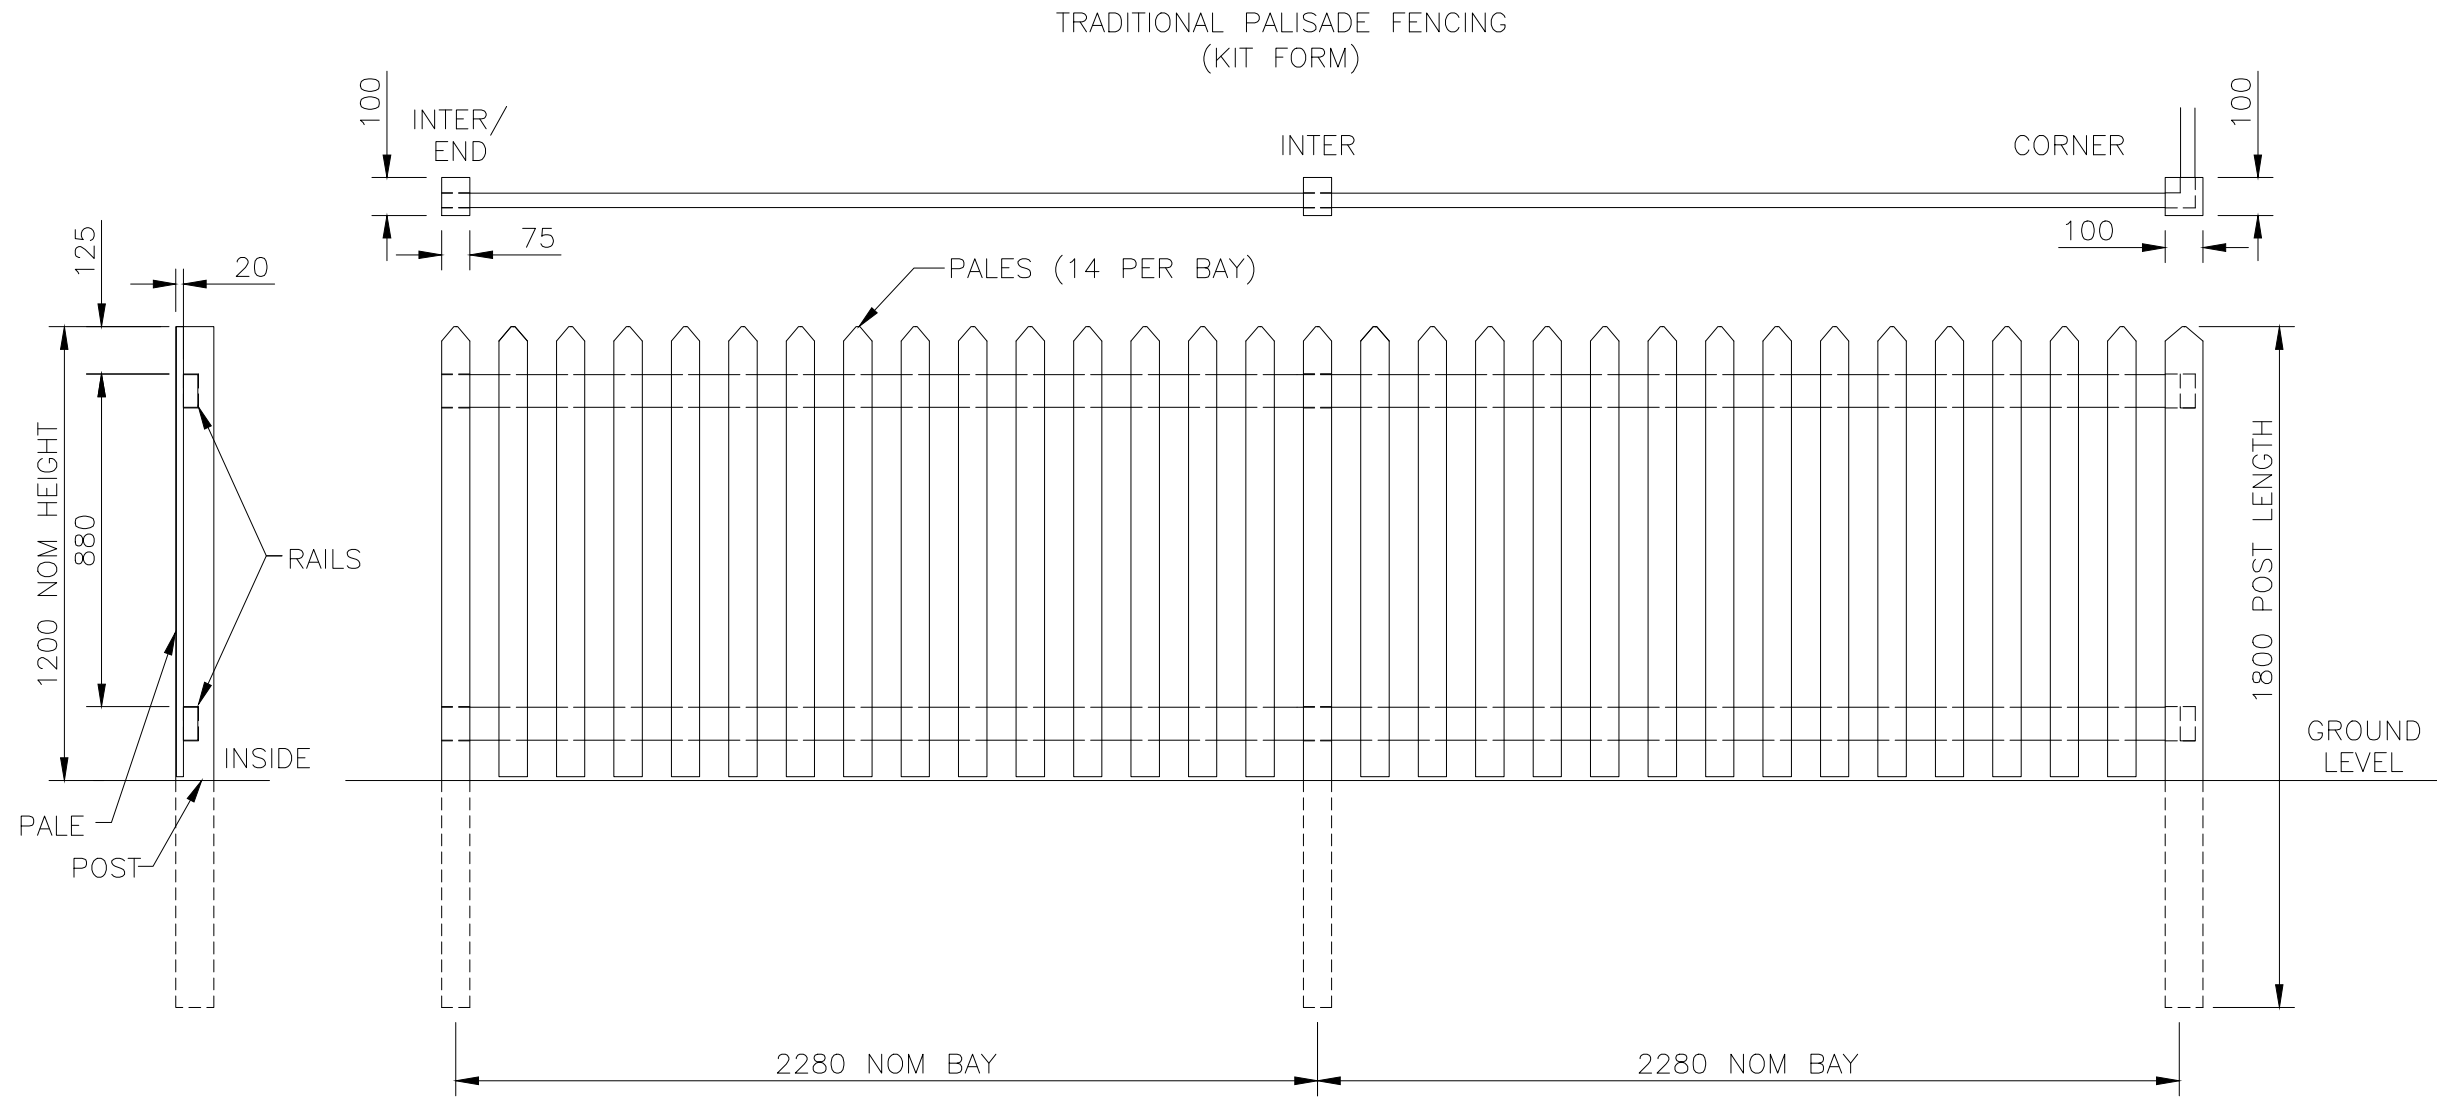

DO NOT SCALE – IF IN DOUBT ASK

**Jacksons
Fencing**

Stowting Common, Near Ashford,
Kent. TN25 6BN
Telephone: 01233 750393
Fax: 01233 750403
www.jacksons-fencing.co.uk
www.jacksons-security.co.uk

This Drawing Is The Property Of H.S. Jackson & Son (Fencing) Ltd, And May Not Be Copied Or Reproduced In Any Way Without Prior Written Permission.

29/03/16 Original Issue

Drawn	LA
Date	23/03/16
Checked	
Size	Scale 1:20 A3 U.O.S

TITLE	TRADITIONAL PALISADE FENCING NOM 1.2mH POINTED TOP-SALES DRAWING
CUSTOMER	
ACK No.	
Drawing No.	J7/01280 Sheet 5